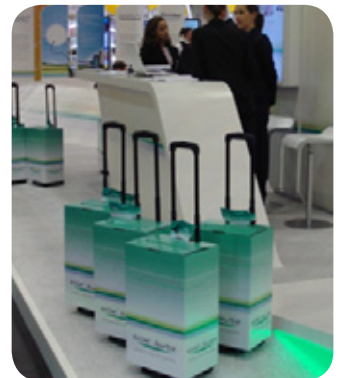

GO-TROLLEY IN ACTION

A few of our happy clients: ABB • ADAM HALL • AGFA • SKYTEAM • BEYER DYNAMICS • BERGER WEIN • BLASER
BOEHRINGER-INGELHEIM • CITTI MÄRKTE • COCA COLA • DAIMLER • DIALMA BROWN • DOKA • DONAU VERSICHERUNG
ETERNIT • EUROPAPIER • FAIVESTA • FISSLER • OMV • GEBRÜDER HEINEMANN • MANN UND HUMMEL • IMPERIAL TOBACCO
KAPSCH • KAUFHOF GALERIA • KÖLN MESSE • LUFTHANSA • KHUMO TYRES • MITSUBISHI • MONDI NESPRESSO • NEW IDEA MEBEL
SUZUKI • RAVENSBURGER • READERS DIGEST • REED EXHIBITIONS • DER TOURISTIK (REWE) SOLAREEDGE • SPAR • TULIKIVI
PRIMIGI • PROCTER & GAMBLE • CONRAD • VILLEROY UND BOCH • VIN EXUS • WESTTECH SOLAR • WITTMANN-BATTENFELD